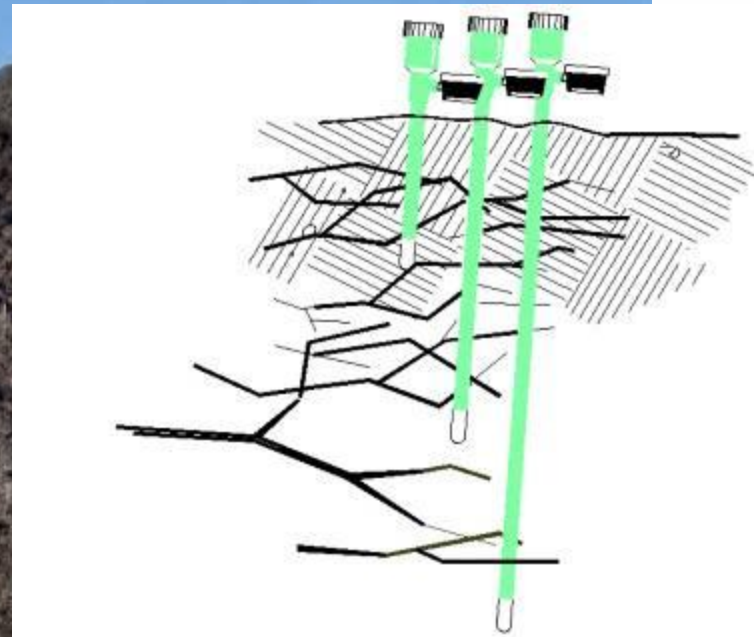

# IRROMETER CO.

*Soil Moisture Irrigation Management*

Improving

Water Use Efficiency

Improve Quality  
Increase Yield  
Save Water  
Save Fertilizer

PHOTO COURTESY OF USDA NRCS

IRROMETER CO.

A central graphic celebrating the 60th anniversary of Irrrometer Company. It features a banner with the word "IRRROMETER" in green letters on a yellow ribbon. Below the banner is a circular emblem with "IRRROMETER COMPANY" at the top, "1951-2011" in the center, and "60 YEARS OF EXCELLENCE" at the bottom. The emblem is surrounded by images of oranges, a grape cluster, a landscape, and an irrigation device with a pressure gauge.

# Irrrometers

- 💧 Tensiometer
- 💧 Direct Method
- 💧 Water Quality
- 💧 Temperature
- 💧 All soil types
- 💧 Simple
- 💧 Reliable
- 💧 Manual
- 💧 Automatic
- 💧 Control Systems.

# Wireless Monitor

- 💧 64 sensor inputs
- 💧 Eliminates field wiring
- 💧 Saves installation time
- 💧 1500 ft. (457 m) range.