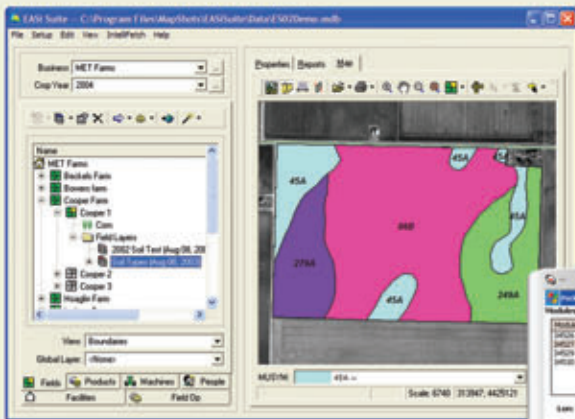

"Good management information is essential to profitability and more important than ever. This software offers the producer the best available management information for helping producers achieve profitability."

Jeanne Reeves Ph.D.
Director Agricultural Research
Cotton Incorporated

Evaluate growth and efficiency with software tools from Red Wing Software and MapShots.

- Accounting
- Payroll Records
- Tax Records
- Field History Records
- Harvest Record Automation
- GIS / Precision Ag Tools
- Handheld Applications